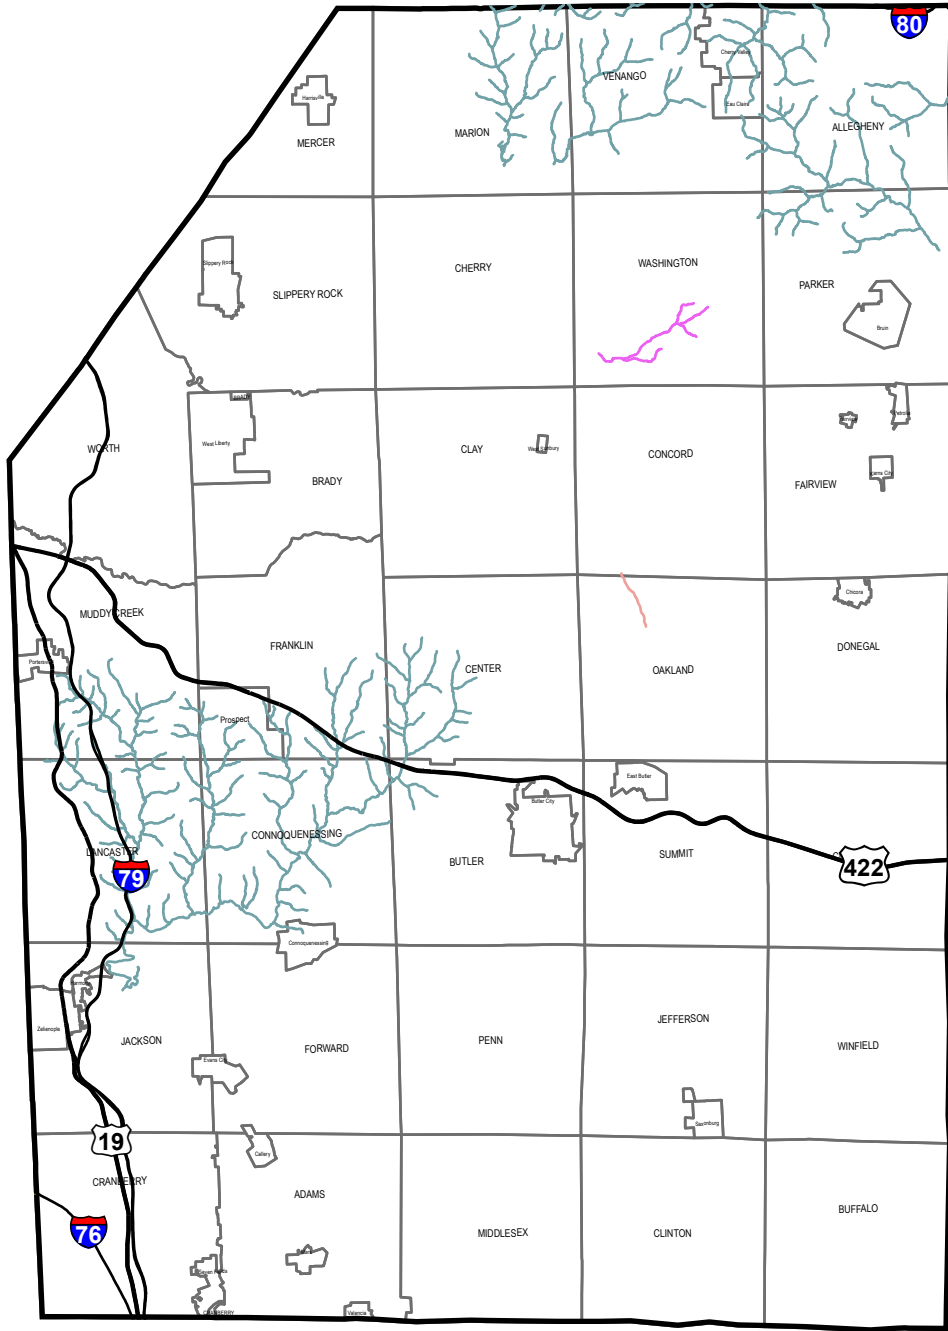

Total Maximum Daily Loads for Impaired Waterways in Butler County, PA

Legend

- Municipal Boundaries
- Total Max. Daily Loads**
- Primary Cause of Impairment**
- Metals
- Siltation
- Pesticides
- Pathogens
- PCB
- Nutrients
- Organic Enrichment
- Chlordane
- Suspended Solids