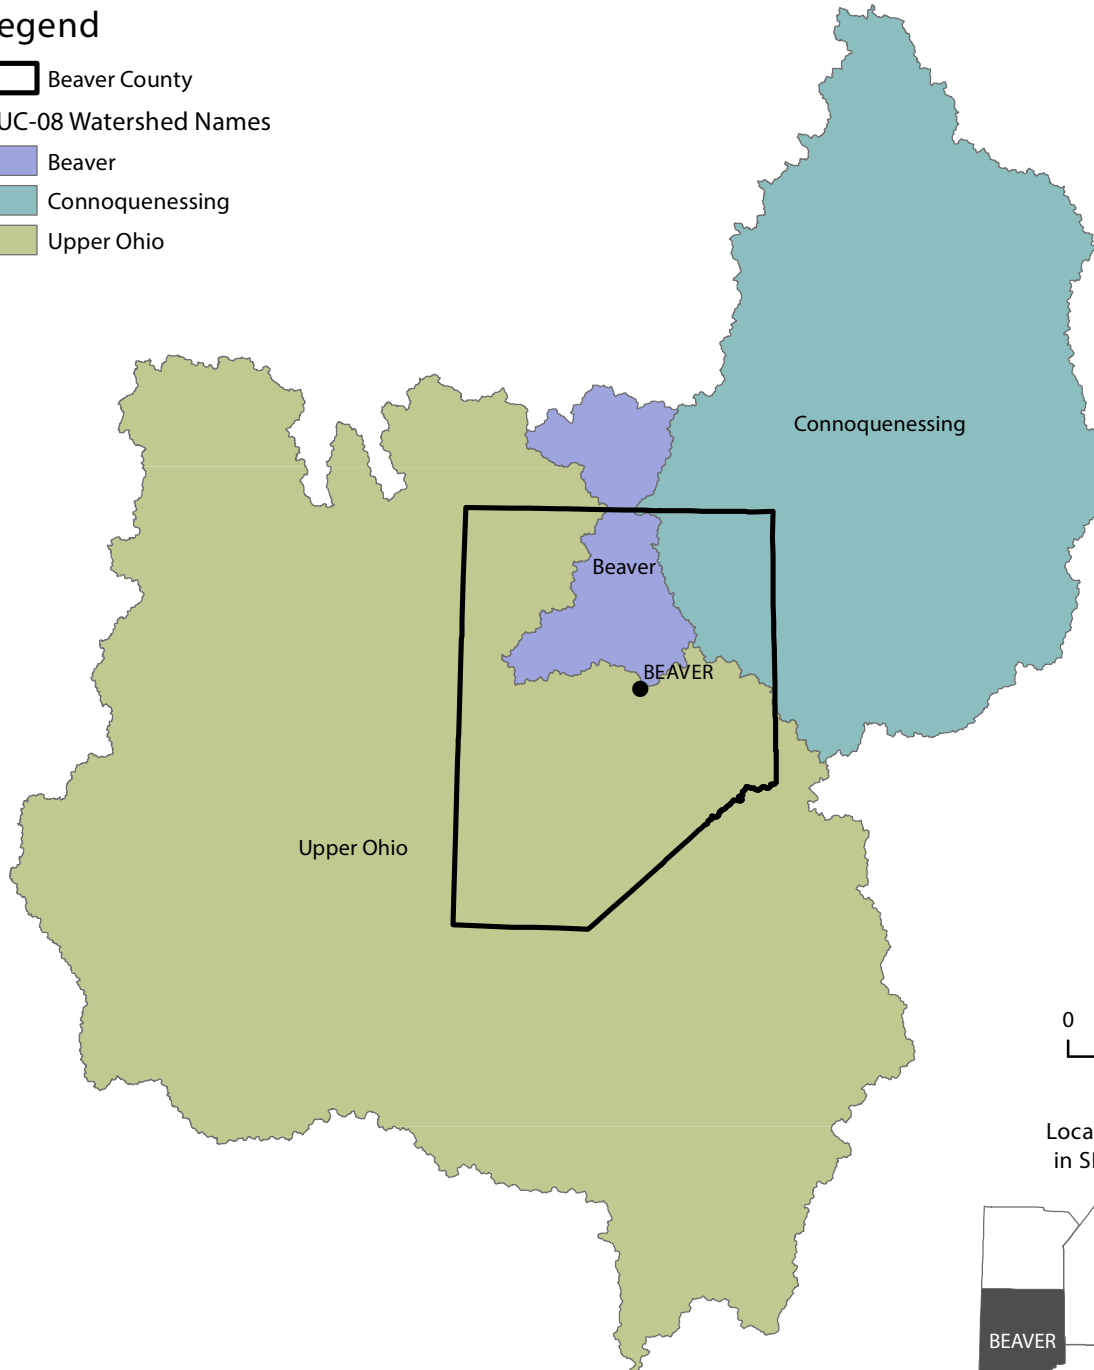

HUC-08 Watersheds in Beaver County, PA

Data Source: PennDOT, USDA Watershed Boundary Dataset, 2019

Legend

-  Beaver County
- HUC-08 Watershed Names**
-  Beaver
-  Connoquenessing
-  Upper Ohio

Location of Beaver County in SPC 10-County Region