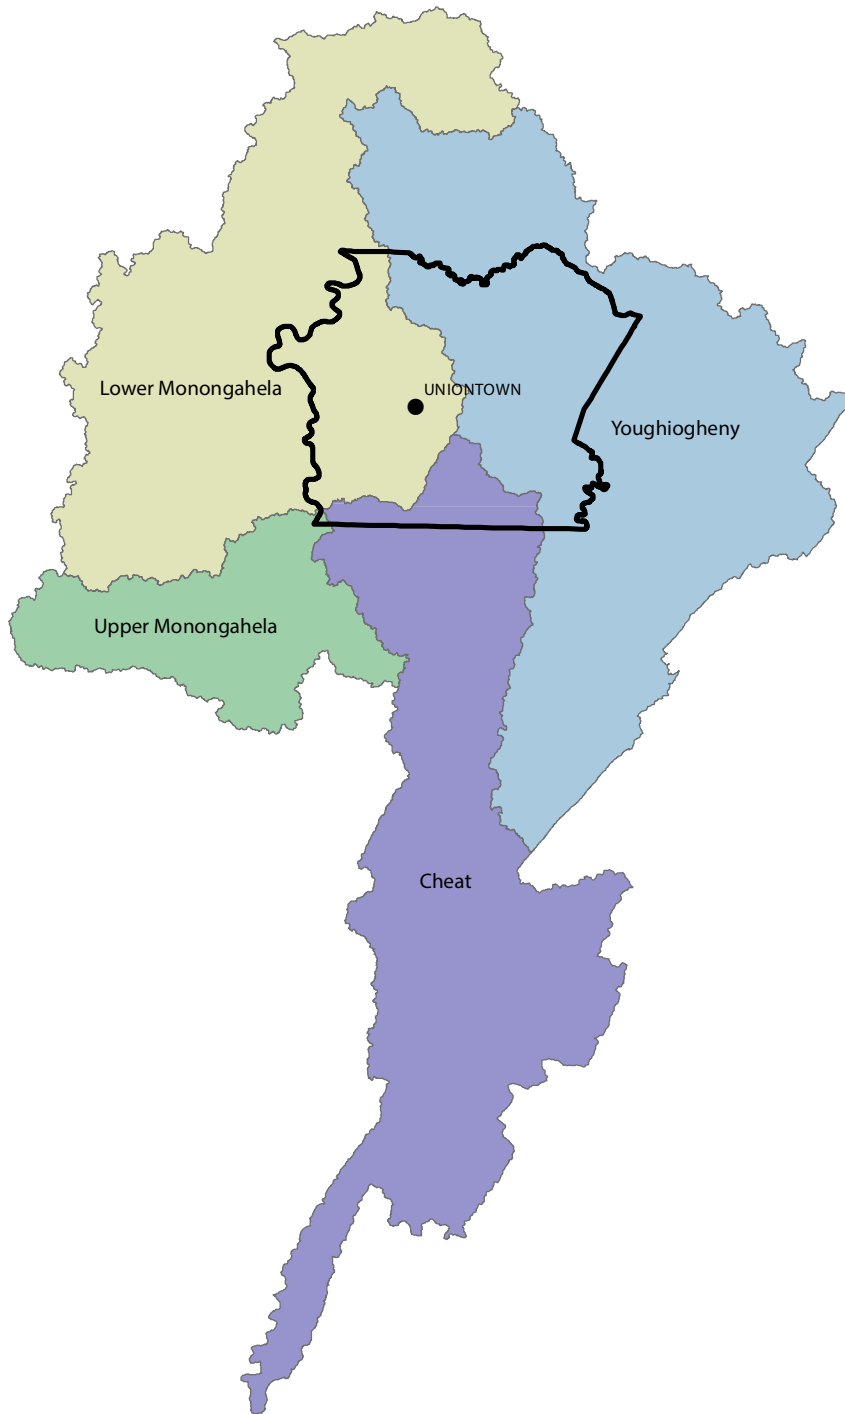

# HUC-08 Watersheds in Fayette County, PA

Data Source: PennDOT, USDA Watershed Boundary Dataset, 2019

## Legend

Fayette County

HUC-08 Watershed Names

Cheat

Lower Monongahela

Upper Monongahela

Youghiogheny

0 5 10 20 Miles

Location of Fayette County  
in SPC 10-County Region